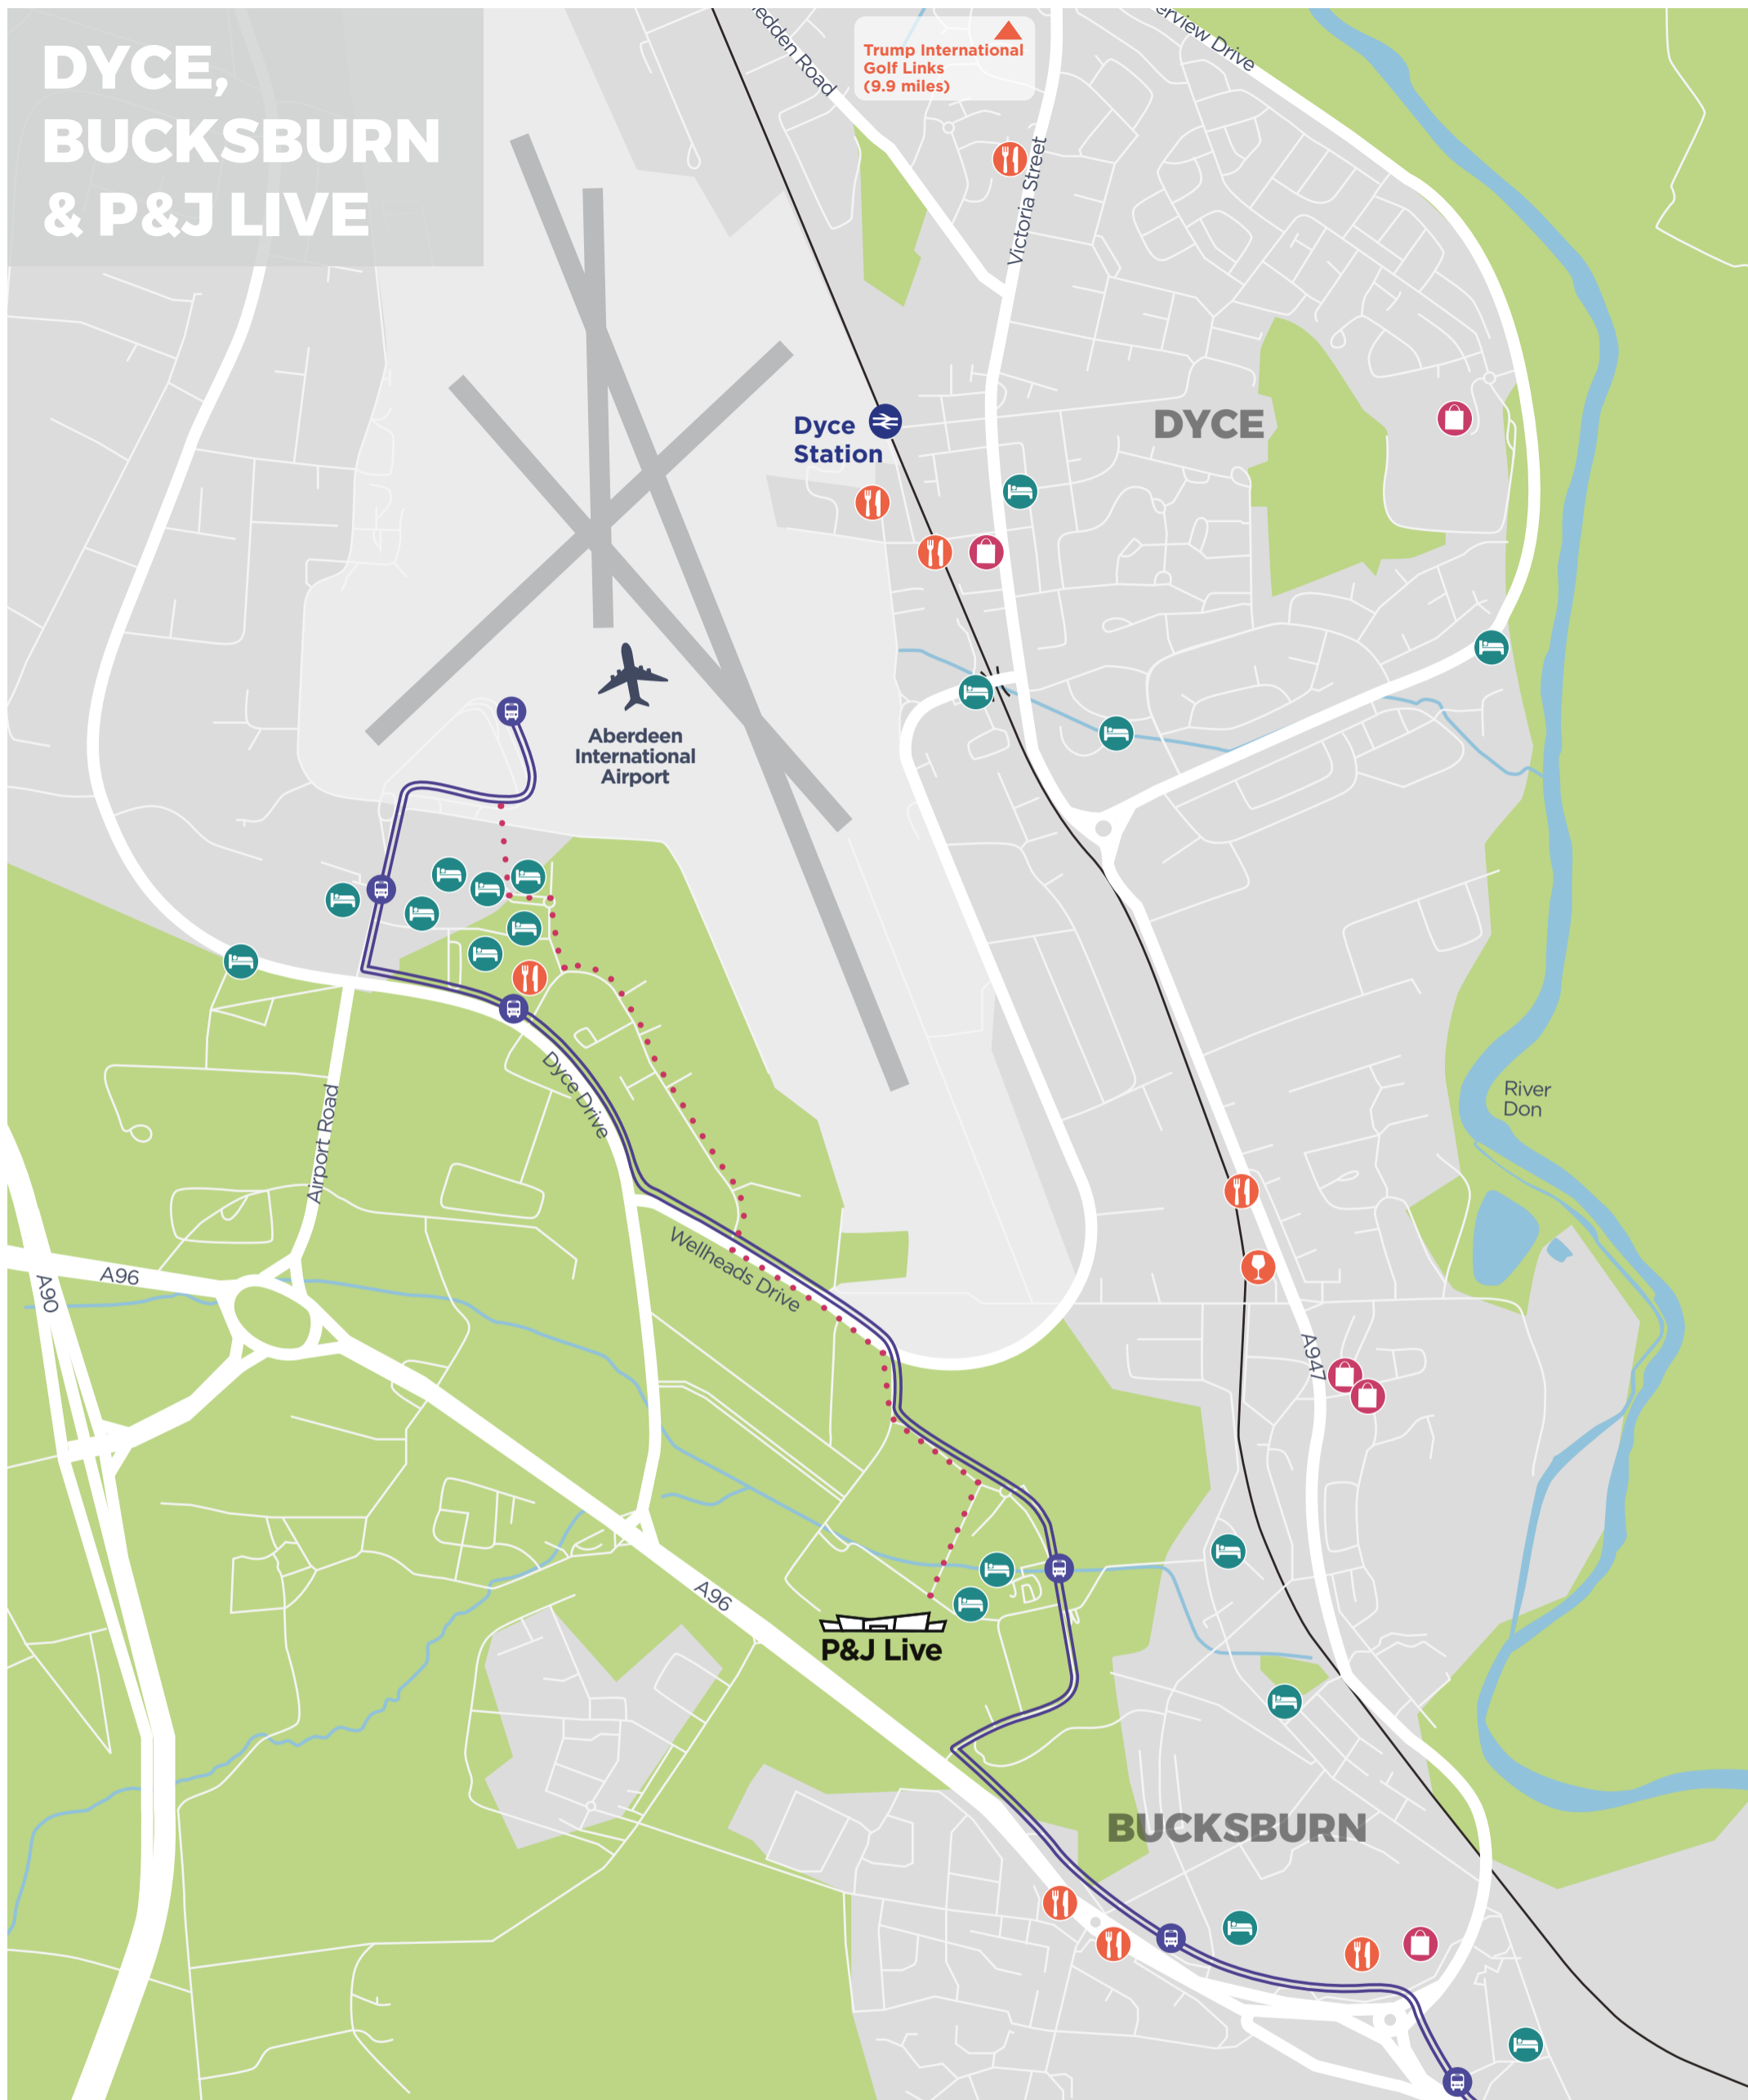

#meetABDN #visitABDN

e: businessevents@visitabdn.com
business.visitabdn.com

MAP KEY

Accommodation

Restaurant

Train Station

Bar

Retail

Bus Stop - 727

Bus Route - 727

Walking Route from P&J Live to Airport & Hotels (20-25 mins)